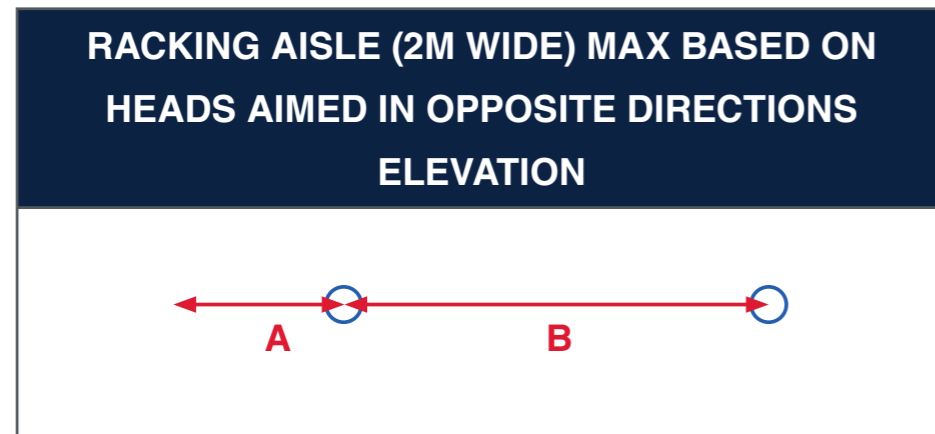

EMERGENCY LIGHTING SPACING TABLE

PRODUCT: ELITE SPOT | **CODE:** ELXTSWNM3

Luminaire spacing for racking aisle

| MOUNTING HEIGHT | A | B |
|-----------------|------|-------|
| 2.5M | 5.5M | 13.0M |
| 3.0M | 5.5M | 13.5M |
| 4.0M | 6.0M | 14.5M |
| 5.0M | 6.0M | 15.5M |

Spacings calculated to achieve 1.0 lux minimum

EMERGENCY LIGHTING SPACING TABLE

PRODUCT: ELITE SPOT | **CODE:** ELXTSNM3

Luminaire spacing for undefined escape routes & open (anti-panic) areas

| MOUNTING HEIGHT | A | B | C | D |
|-----------------|------|------|------|-------|
| 2.5M | 3.0M | 6.5M | 6.5M | 15.5M |
| 3.0M | 3.5M | 7.5M | 5.5M | 14.0M |
| 4.0M | 4.0M | 8.5M | 6.0M | 15.0M |
| 5.0M | 3.5M | 9.0M | 7.0M | 17.5M |