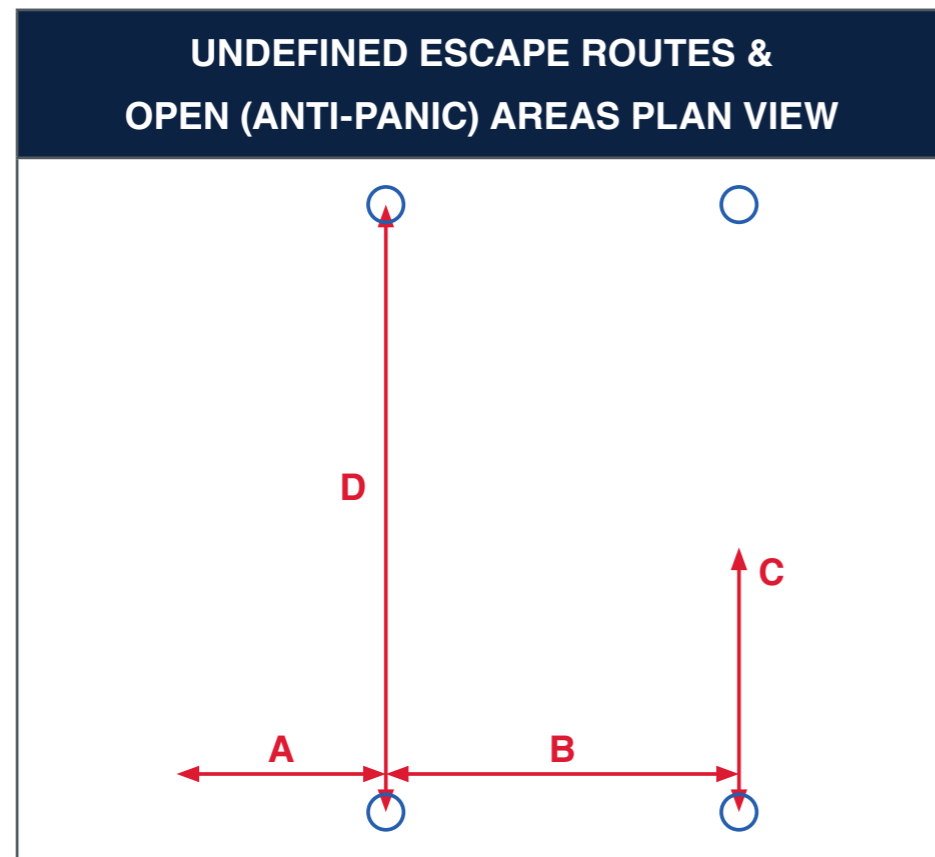

EMERGENCY LIGHTING SPACING TABLE

PRODUCT: ELITE SPOT | **CODE:** ELXTSWNM3

Luminaire spacing for racking aisle

| MOUNTING HEIGHT | A | B |
|-----------------|------|-------|
| 2.5M | 5.5M | 13.0M |
| 3.0M | 5.5M | 13.5M |
| 4.0M | 6.0M | 14.5M |
| 5.0M | 6.0M | 15.5M |

Spacings calculated to achieve 1.0 lux minimum

EMERGENCY LIGHTING SPACING TABLE

PRODUCT: ELITE SPOT | **CODE:** ELXTSNM3

Luminaire spacing for undefined escape routes & open (anti-panic) areas

| MOUNTING HEIGHT | A | B | C | D |
|-----------------|------|------|------|-------|
| 2.5M | 3.0M | 6.5M | 6.5M | 15.5M |
| 3.0M | 3.5M | 7.5M | 5.5M | 14.0M |
| 4.0M | 4.0M | 8.5M | 6.0M | 15.0M |
| 5.0M | 3.5M | 9.0M | 7.0M | 17.5M |