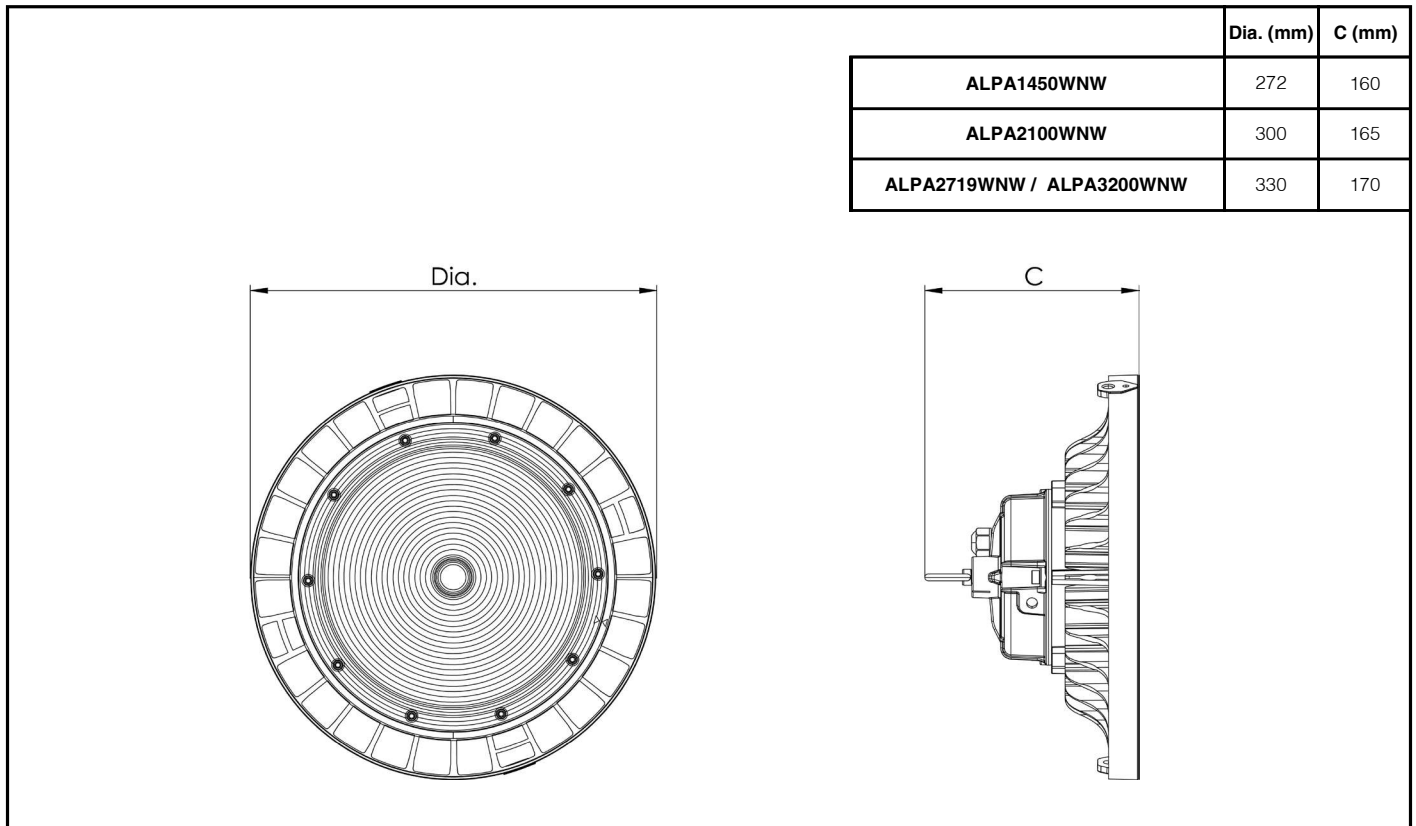

1. Luminaires marked with this symbol must not be covered with thermally insulating material.
2. This symbol on covers over light sources indicates dangerous live parts do not operate the luminaire with this cover removed.

Dimensions

Page 1 of 2

Tamlite Technical
Stafford Park 12,
Telford, Shropshire,
TF3 3BJ

+44(0)1952 292441
technical@tamlite.co.uk
Document No: V1