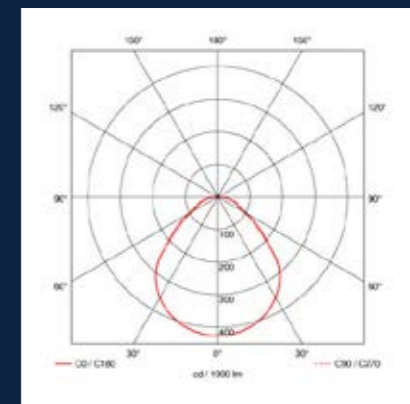

TO SPECIFY

Recessed module with glare control diffuser as per TamLite ADVANCE range